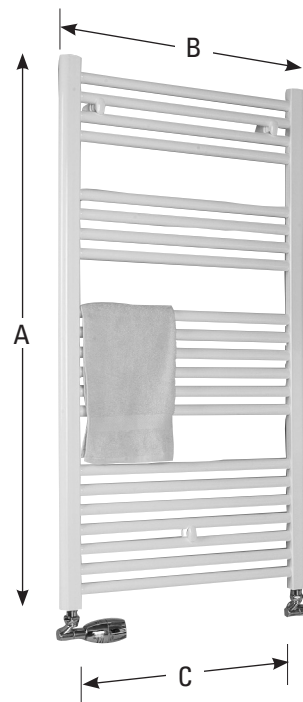

Model

White or chrome plated thermostatic head with liquid sensor incorporated, temperature locking feature and anti-theft device. Includes fittings for plastic, copper and steel pipes.

Specifications

Available in white or chrome. Maximum operating pressure of up to 120 PSI and with temperatures of up to 220°F. 1/2" female supply and return connections (copper and PEX fittings) are located on the bottom.

Dimensions in Inches

Hydronic	Electric	A	B	C	Water BTU/H	Content (gal)
White						
500-0720WH	500-0720WE	28-1/4"	19.75	17.75	1122	.95
500-1140WH	500-1140WE	45-1/8"	19.75	17.75	1800	1.4
500-1420WH	-	56-1/4"	19.75	17.75	2237	1.8
500-1740WH	-	67"	19.75	17.75	2646	2.4
Chrome						
500-0720CH	500-0720CE	28-1/4"	19.75	17.75	798	.95
500-1140CH	500-1140CE	45-1/8"	19.75	17.75	1289	1.4
500-1420CH	-	56-1/4"	19.75	17.75	1718	1.8
500-1740CH	-	67"	19.75	17.75	2012	2.4