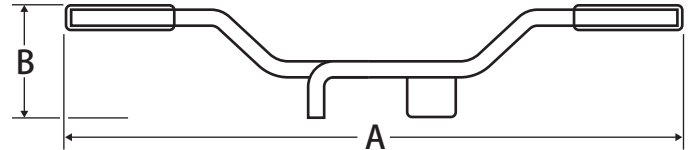

T-Handle

Compatible with JF Series

899-123 and 899-125

899-123 and 899-125

899-128

899-128

Material Specifications

Part	Materials
899-123	Powder Coated Aluminum
899-125	Powder Coated Aluminum
899-128	Stamped Steel

Dimensions

Part No.	Size	T/S-422G Size	A	B
899-123	1/4" - 1/2"	1/2" - 3/4"	2.125	0.850
899-125	3/4", 1"	1, 1-1/4"	2.6105	0.955
899-128	1-1/4" - 2"	1-1/2", 2"	6.1115	1.175

WARNING: This product can expose you to chemicals including diisononyl phthalate (DINP), which is known to the State of California to cause cancer, and diisononyl phthalate (DINP), which is known to the State of California to cause birth defects or other reproductive harm. For more information go to www.P65Warnings.ca.gov.