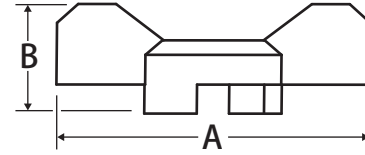

T-Handle

Compatible with JF Series

899-123 and 899-125

899-123 and 899-125

899-128

899-128

Material Specifications

Part	Materials
899-123	Powder Coated Aluminum
899-125	Powder Coated Aluminum
899-128	Stamped Steel

Dimensions

Part No.	Size	T/S-422G Size	A	B
899-123	1/4" - 1/2"	1/2" - 3/4"	2.125	0.850
899-125	3/4", 1"	1, 1-1/4"	2.6105	0.955
899-128	1-1/4" - 2"	1-1/2", 2"	6.1115	1.175

WARNING: This product can expose you to chemicals including diisononyl phthalate (DINP), which is known to the State of California to cause cancer, and diisononyl phthalate (DINP), which is known to the State of California to cause birth defects or other reproductive harm. For more information go to www.P65Warnings.ca.gov.