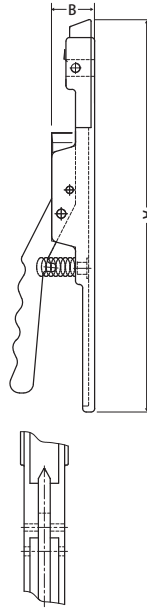

Butterfly Valve Handle

HIGH PERFORMANCE LEVER HANDLE - STAINLESS STEEL

FEATURES

- Ten Position Plate
- Lockable
- Ergonomic Grip Design

DIMENSIONS

Class	Part No	Size	A	B
150	HPLH2	2"	12.95	1.42
	HPLH2.5-5	2.5" - 5"	12.95	1.42
	HPLH6	6"	12.95	1.42
300	HPLH2	2"	12.95	1.42
	HPLH2.5-5	2.5" - 5"	12.95	1.42