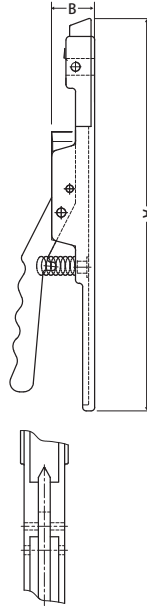

Butterfly Valve Handle

HIGH PERFORMANCE LEVER HANDLE

FEATURES

- Ten Position Plate
- Lockable
- Available in Stainless Steel
- Ergonomic Grip Design

DIMENSIONS

| Class | Part No | Size | A | B |
|-------|-----------|-----------|-------|------|
| 150 | HPLH2 | 2" | 12.95 | 1.42 |
| | HPLH2.5-5 | 2.5" - 5" | 12.95 | 1.42 |
| | HPLH6 | 6" | 12.95 | 1.42 |
| 300 | HPLH2 | 2" | 12.95 | 1.42 |
| | HPLH2.5-5 | 2.5" - 5" | 12.95 | 1.42 |