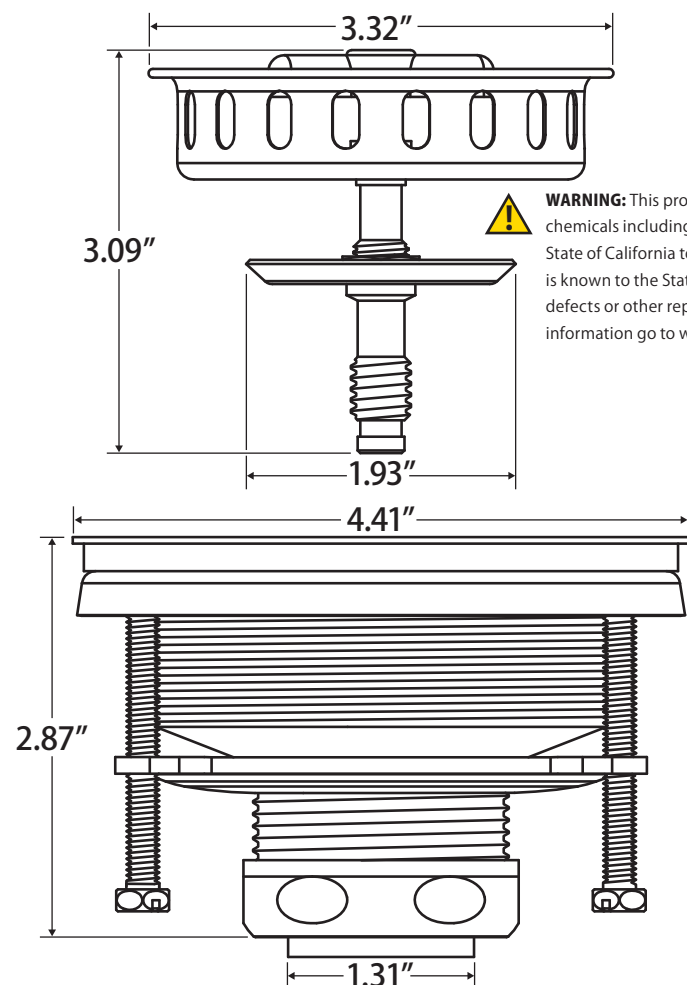

Designer Series Basket Strainer

Easy-Loc® | Sink Strainer, Chrome Plated Brass

SS-305

If you prefer all that the Twist-N-Loc® has to offer then the Easy Loc® may also be a great fit for you. This strainer affords you all the benefits of the Twist-N-Loc® but also incorporates a labor-saving easy mounting device. You simply use a screw driver to tighten three securing bolts for easy installation.

Fits sinks which have a thickness between 1/16" and 1"

No.	Materials
	300-004
1	Handle Chrome Plated Zinc
2	Strainer Basket SS304
3	Body Chrome Plated Brass
4	Rubber Washer BUNA-N
5	Locking Ring Galvanized Iron
6	Bolts Galvanized Iron
7	Triangle Nut Galvanized Iron
8	Seal Ring Polyethylene
9	Tail Nut Brass

Note: Includes friction ring