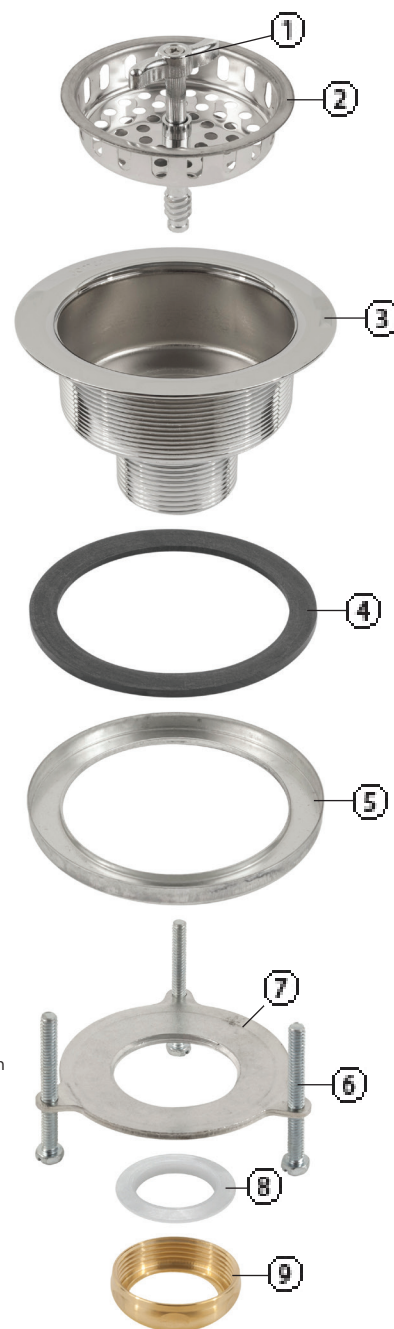

Designer Series Basket Strainer

Easy-Loc® | Sink Strainer, Chrome Plated Brass

SS-305

If you prefer all that the Twist-N-Loc® has to offer then the Easy Loc® may also be a great fit for you. This strainer affords you all the benefits of the Twist-N-Loc® but also incorporates a labor-saving easy mounting device. You simply use a screw driver to tighten three securing bolts for easy installation.

Fits sinks which have a thickness between 1/16" and 1"

No.	Materials
	300-004
1	Handle Chrome Plated Zinc
2	Strainer Basket SS304
3	Body Chrome Plated Brass
4	Rubber Washer BUNA-N
5	Locking Ring Galvanized Iron
6	Bolts Galvanized Iron
7	Triangle Nut Galvanized Iron
8	Seal Ring Polyethylene
9	Tail Nut Brass

Note: Includes friction ring