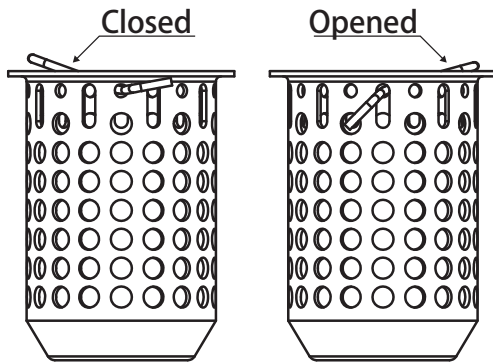

Designer Series Basket Strainer

Small Wonder™ | Sink Strainer, Chrome Plated Brass or 300 Grade Brushed Stainless Steel Bar

SS-308

With a unique deep cup basket that is removable for easy cleaning, Small Wonder™ models come in either a chrome plated brass or brushed stainless steel finish, and all come standard with a brass tail nut. This strainer fits most standard bar sinks openings.

Fits sinks which have a thickness between 1/16" and 1"

WARNING: This product can expose you to chemicals including lead, which is known to the State of California to cause cancer, and lead, which is known to the State of California to cause birth defects or other reproductive harm. For more information go to www.P65Warnings.ca.gov.