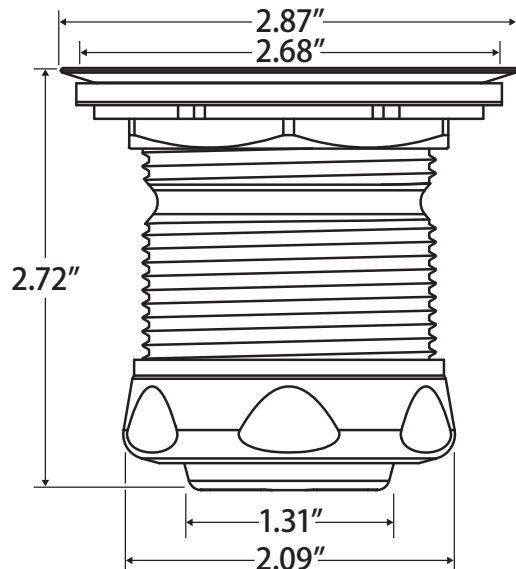

Designer Series Basket Strainer

Small Wonder™ | Sink Strainer, Chrome Plated Brass or 300 Grade Brushed Stainless Steel Bar

SS-308

With a unique deep cup basket that is removable for easy cleaning, Small Wonder™ models come in either a chrome plated brass or brushed stainless steel finish, and all come standard with a brass tail nut. This strainer fits most standard bar sinks openings.

Fits sinks which have a thickness between 1/16" and 1"

WARNING: This product can expose you to chemicals including lead, which is known to the State of California to cause cancer, and lead, which is known to the State of California to cause birth defects or other reproductive harm. For more information go to www.P65Warnings.ca.gov.