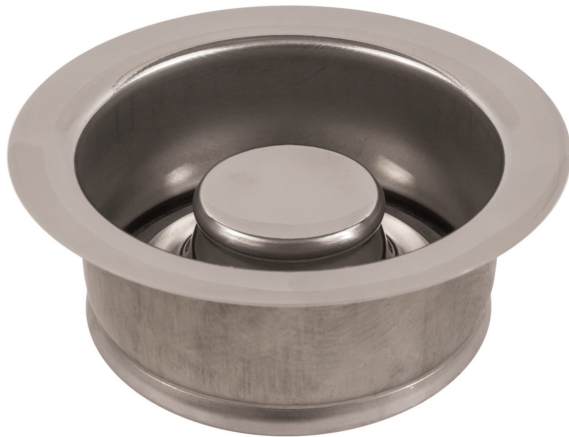

Builder Series

Disposer with Stopper | 400 Grade Stainless Steel

BUILDERS SERIES

SS-400

Jomar's disposer with stopper fits all models of InSinkErator® and is compatible with disposers that have similar dimensions and specifications. The SS400 utilizes a 400 grade stainless steel construction and provides a positive leak-proof rubber seal every time.

No.	Materials	
		305-400
1	Stopper	SS430
2	Rubber Washer	BUNA-N
3	Body	SS430

WARNING: This product can expose you to chemicals including lead, which is known to the State of California to cause cancer, and lead, which is known to the State of California to cause birth defects or other reproductive harm. For more information go to www.P65Warnings.ca.gov.