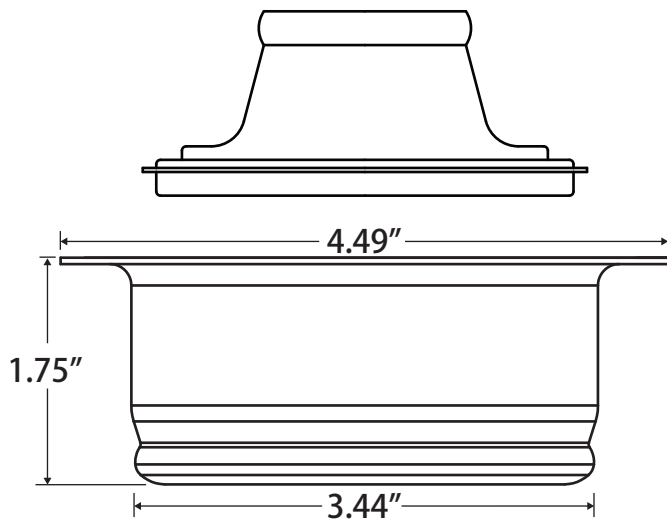

WARNING: This product can expose you to chemicals including lead, which is known to the State of California to cause cancer, and lead, which is known to the State of California to cause birth defects or other reproductive harm. For more information go to www.P65Warnings.ca.gov.