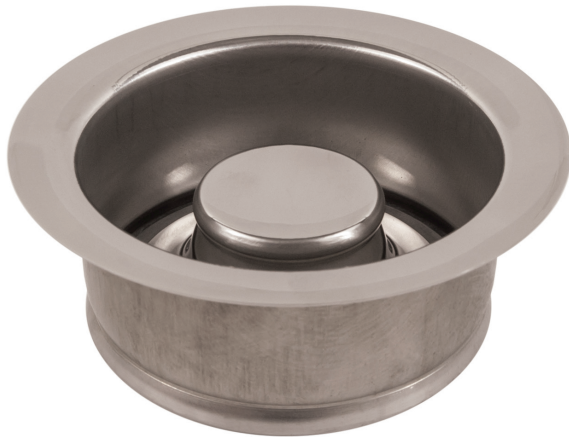

Disposer with Stopper

400 Grade Stainless Steel

SS400

Jomar's disposer with stopper fits all models of InSinkErator® and is compatible with disposers that have similar dimensions and specifications. The SS400 utilizes a 400 grade stainless steel construction and provides a positive leak-proof rubber seal every time.

| No. | Materials | |
|-----|---------------|----------------|
| | | 305-400 |
| 1 | Stopper | SS430 |
| 2 | Rubber Washer | BUNA-N |
| 3 | Body | SS430 |