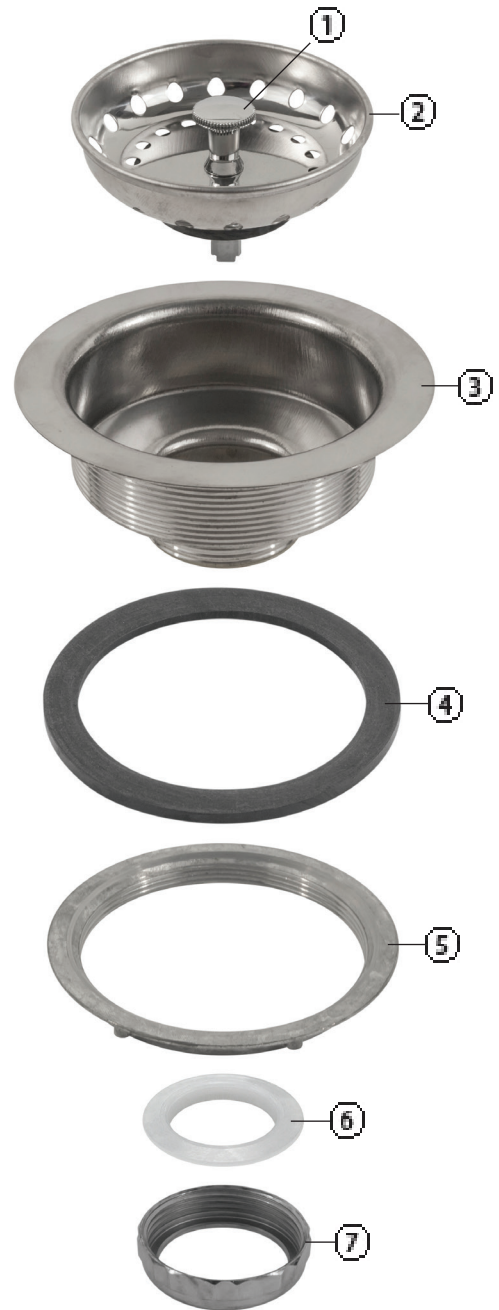

Builder Series Basket Strainer

Economy Strainer | Sink Strainer, 400 Grade Stainless Steel

BUILDERS SERIES

SS-401

Quality at an affordable price, the SS401 meets your day to day strainer needs. With a 90 degree turn, the post can conveniently open or close the basket to slow the drain of water. Easy to install, this 400 grade stainless steel strainer body and basket includes a chrome plated ABS handle, zinc lock nut and tail nut.

Fits sinks which have a thickness between 1/16" and 3/4"

WARNING: This product can expose you to chemicals including lead, which is known to the State of California to cause cancer, and lead, which is known to the State of California to cause birth defects or other reproductive harm. For more information go to www.P65Warnings.ca.gov.

No.	Materials	
305-401		
1	Handle	Chrome Plated ABS
2	Strainer Basket	SS430
3	Body	Polished SS430
4	Rubber Washer	BUNA-N
5	Lock Nut	Zinc
6	Seal Ring	Polyethylene
7	Tail Nut	Zinc

Note: Includes friction ring