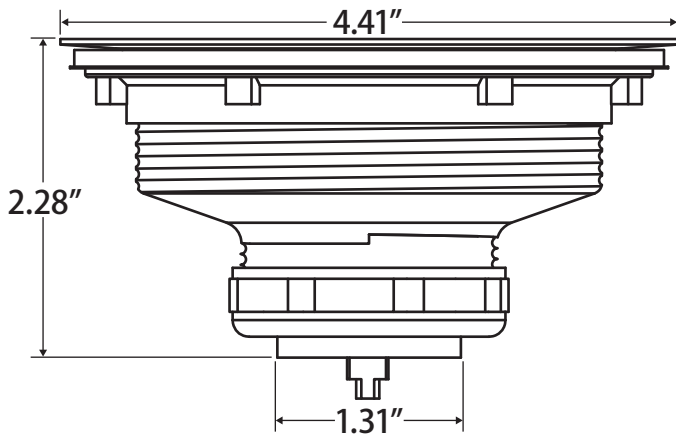

Builder Series Basket Strainer

Economy Strainer | Sink Strainer, 400 Grade Stainless Steel

BUILDERS SERIES

SS-401

Quality at an affordable price, the SS401 meets your day to day strainer needs. With a 90 degree turn, the post can conveniently open or close the basket to slow the drain of water. Easy to install, this 400 grade stainless steel strainer body and basket includes a chrome plated ABS handle, zinc lock nut and tail nut.

Fits sinks which have a thickness between 1/16" and 3/4"

WARNING: This product can expose you to chemicals including lead, which is known to the State of California to cause cancer, and lead, which is known to the State of California to cause birth defects or other reproductive harm. For more information go to www.P65Warnings.ca.gov.