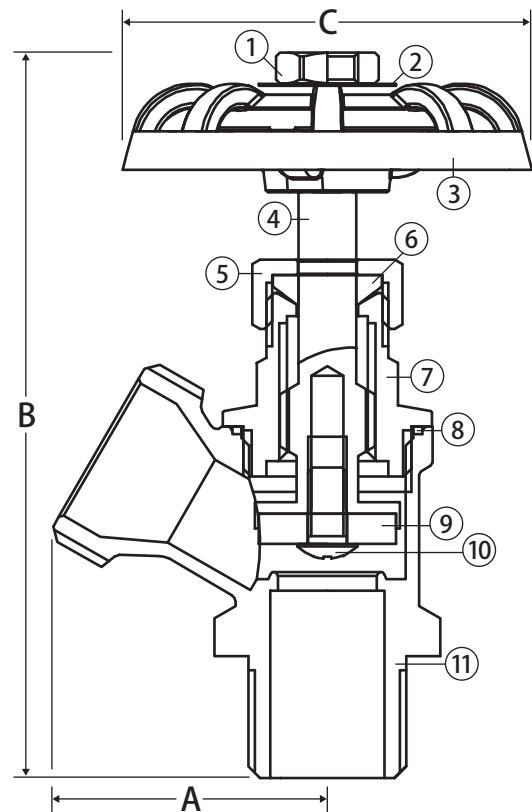

Brass Boiler Drain

Threaded Male Connection • 125 WOG

T-621

Features

- Manufactured in ISO-9001 facility
- 3/4" hose thread outlet

Approvals

- ANSI B1.20.1
- ANSI B1.20.7

Pressure Rating

Material Specifications

No.	Part	Materials
1	Handle Nut	SS304 Stainless Steel
2	Name Plate	Aluminum
3	Hand Wheel	Cast Iron
4	Stem	Brass - C46500
5	Packing Nut	Brass - C37700
6	Gland Packing	PTFE
7	Bonnet	Cast Brass - C46500
8	Gasket	PTFE
9	Seat Packing	EPDM
10	Seat Screw	SS304 Stainless Steel
11	Body	Brass - C46500

Dimensions

Part No.	Size	A	B	C
201-003	1/2"	1.58	3.59	2.13
201-004	3/4"	1.58	3.70	2.13